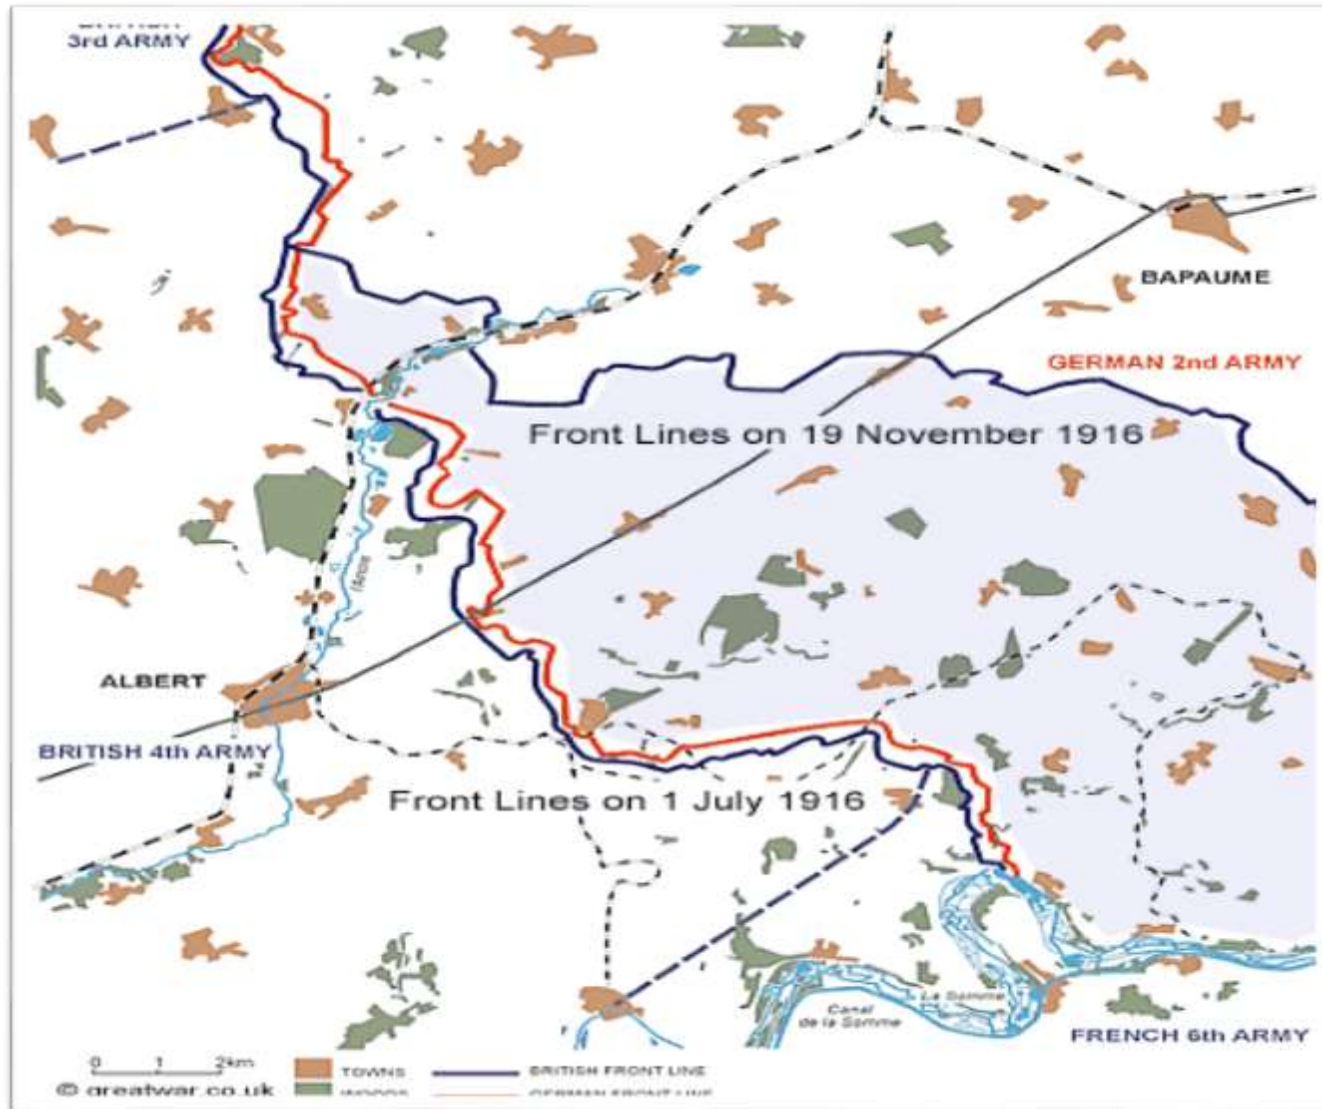

# The Battle of Verdun

- One of the biggest battles of WWI
- Fought between the French and Germans
- Key to determining who would win on the Western front

# Battle of the Somme

An overview of the battle

# Cause and effect

- Attempt by the British to “push through” the German lines
- Fought along northwestern part of the Western Front
- After months of fighting, and several assaults up and down the front, resulted in small gains in land for England
- Greatly weakened German war effort overall